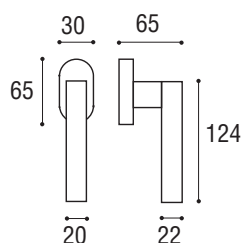

Materiale: Zircal
 Material: Zircal

Cromo lucido +
 cromo satinato
 Polished chrome +
 satin chrome

Maniglia con rosetta e bocchetta tonda Door handle with round rosette and key hole	Cod. 114 CC 16
Maniglia con rosetta e bocchetta quadrata Door handle with square rosette and key hole	Cod. 114 CC 16 RQ
Maniglia con rosetta e bocchetta tonda yale Door handle with round rosette and key hole yale	Cod. 114 CC 17
Maniglia con rosetta e bocchetta quadrata yale Door handle with square rosette and key hole yale	Cod. 114 CC 17 RQ
Maniglia per finestra DK ϕ 7 x 40 rosetta rettangolare Window handle DK ϕ 7 x 40 rectangular rose	Cod. 114 CC 35 RQ