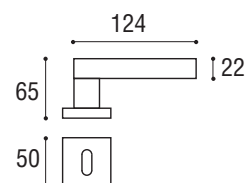

Materiale: Zircal
 Material: Zircal

Cromo lucido +
 cromo satinato
 Polished chrome +
 satin chrome

Maniglia con rosetta e bocchetta tonda Door handle with round rosette and key hole	Cod. 114 CC 16
Maniglia con rosetta e bocchetta quadrata Door handle with square rosette and key hole	Cod. 114 CC 16 RQ
Maniglia con rosetta e bocchetta tonda yale Door handle with round rosette and key hole yale	Cod. 114 CC 17
Maniglia con rosetta e bocchetta quadrata yale Door handle with square rosette and key hole yale	Cod. 114 CC 17 RQ
Maniglia per finestra DK ϕ 7 x 40 rosetta rettangolare Window handle DK ϕ 7 x 40 rectangular rose	Cod. 114 CC 35 RQ