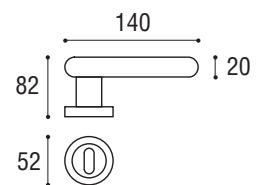

Materiale: Acciaio inox 303
 Material: Stainless steel

■
 Acciaio satinato
 Satin steel

Maniglia con rosetta e bocchetta <i>Door handle with rosette and key hole</i>	Cod. 26 AS 16
Maniglia con rosetta e bocchetta yale <i>Door handle with rosette and key hole yale</i>	Cod. 26 AS 17
Maniglia per finestra DK ϕ 7 x 40 <i>Window handle DK ϕ 7 x 40</i>	Cod. 26 AS 35
Bocchetta yale <i>Key hole yale escutcheon</i>	Cod. 26 AS 56
Bocchetta Patent <i>Key hole Patent escutcheon</i>	Cod. 26 AS 57