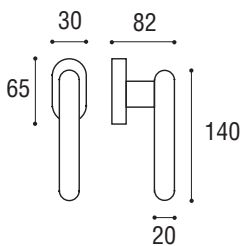

Materiale: Acciaio inox 303
 Material: Stainless steel

■
 Acciaio satinato
 Satin steel

Maniglia con rosetta e bocchetta <i>Door handle with rosette and key hole</i>	Cod. 26 AS 16
Maniglia con rosetta e bocchetta yale <i>Door handle with rosette and key hole yale</i>	Cod. 26 AS 17
Maniglia per finestra DK ϕ 7 x 40 <i>Window handle DK ϕ 7 x 40</i>	Cod. 26 AS 35
Bocchetta yale <i>Key hole yale escutcheon</i>	Cod. 26 AS 56
Bocchetta Patent <i>Key hole Patent escutcheon</i>	Cod. 26 AS 57